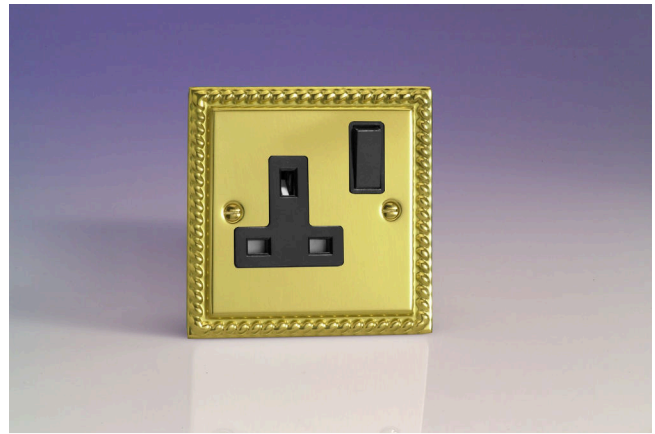

Data Sheet

Product Code: XG4B

Product Description: 1-Gang 13A Double Pole Switched Socket

Range: Classic

Finish: Georgian Brass

Product Category: 13A Socket

Insert/Knob Colour: Black Inserts

Barcode: 5021575750317

Dimensions: 95x95x31mm

Faceplate Depth: 7mm

Net Weight: 136g

Gross Weight: 138g

Fixing Centres: 60.3mm

Depth from Mounting Face: 17.1mm

Recommended Back Box Depth: 25mm

Operating Voltage: 230v 50Hz

Maximum Load Rating: 13A

Maximum Current Rating: 13A

Terminal (Live) Diameter: 4.8mm; **Capacity:** 4 x 2.5mm²

Terminal (Neutral) Diameter: 4.8mm; **Capacity:** 4 x 2.5mm²

Terminal (Earth) Diameter: 4.8mm; **Capacity:** 4 x 2.5mm²

Intended Applications: Indoor Use Only. Domestic power supply.

Safety Advice: Product Must Be Earthed.

Applicable Safety Standard: BS 1363-2

Commodity Code: 85366990

Declaration of Conformity

Product Features

- ✔ Double pole switching for safer operation
- ✔ Roped edge faceplate