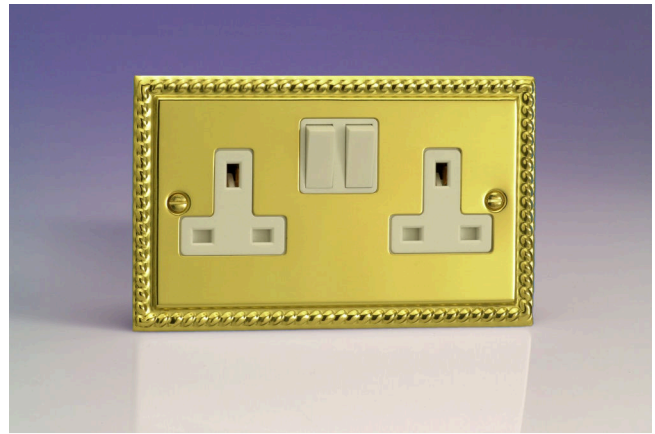

Data Sheet

Product Code: XG5W

Product Description: 2-Gang 13A Double Pole Switched Socket

Range: Classic

Finish: Georgian Brass

Product Category: 13A Socket

Insert/Knob Colour: White Inserts

Barcode: 5021575750423

Dimensions: 95x155x31mm

Faceplate Depth: 7mm

Net Weight: 219g

Gross Weight: 222g

Fixing Centres: 120.6mm

Depth from Mounting Face: 16.2mm

Recommended Back Box Depth: 25mm

Operating Voltage: 230v 50Hz

Maximum Load Rating: 13A

Maximum Current Rating: 13A

Terminal (Live) Diameter: 4.8mm; **Capacity:** 4 x 2.5mm²

Terminal (Neutral) Diameter: 4.8mm; **Capacity:** 4 x 2.5mm²

Terminal (Earth) Diameter: 4.8mm; **Capacity:** 4 x 2.5mm²

Intended Applications: Indoor Use Only. Domestic power supply.

Safety Advice: Product Must Be Earthed.

Applicable Safety Standard: BS 1363-2

Commodity Code: 85366990

Declaration of Conformity

Product Features

- ⊕ Double pole switching for safer operation
- ⊕ Roped edge faceplate