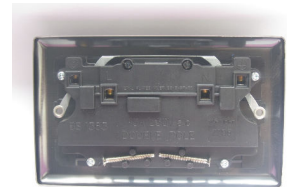

# Data Sheet

Product Code: XG5W

**Product Description:** 2-Gang 13A Double Pole Switched Socket

**Range:** Classic

**Finish:** Georgian Brass

**Product Category:** 13A Socket

**Insert/Knob Colour:** White Inserts

**Barcode:** 5021575750423

**Dimensions:** 95x155x31mm

**Faceplate Depth:** 7mm

**Net Weight:** 219g

**Gross Weight:** 222g

**Fixing Centres:** 120.6mm

**Depth from Mounting Face:** 16.2mm

**Recommended Back Box Depth:** 25mm

**Terminal (Earth) Diameter:** 4.8mm; **Capacity:** 4 x 2.5mm<sup>2</sup>

**Intended Applications:** Indoor Use Only. Domestic power supply.

**Safety Advice:** Product Must Be Earthed.

**Applicable Safety Standard:** BS 1363-2

## Product Features

- ⊕ Double pole switching for safer operation
- ⊕ Roped edge faceplate

10 YEAR GUARANTEE

BRITISH MADE

*All information is subject to change without notice. Errors and omissions excepted. Images are for illustrative purposes only. Individual features and colours may vary. Refer to date of issue to identify latest version.*