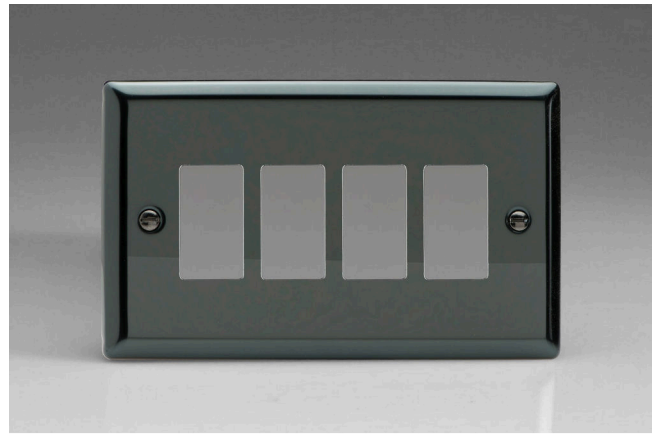

# Data Sheet

Product Code: XIPGY4

**Product Description:** 4-Gang PowerGrid Plate including Yoke (Twin Plate)

**Range:** Classic

**Finish:** Iridium

**Product Category:** Grid Pack (Plate and Yoke)

**Barcode:** 5021575292572

**Safety Advice:** Product Must Be Earthed (via PowerGrid Frame).

**Applicable Safety Standard:** N/A

**Commodity Code:** 85389091

Declaration of Conformity

*All information is subject to change without notice. Errors and omissions excepted. Images are for illustrative purposes only. Individual features and colours may vary. Refer to date of issue to identify latest version.*

## Product Features

- ✔ Create your own switch combinations
- ✔ Bevelled edge faceplate
- ✔ Comes in a pack with the grid frame pictured below.

10 YEAR GUARANTEE

BRITISH MADE