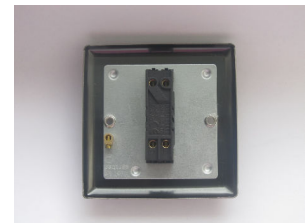

# Data Sheet

Product Code: XPT7

---

**Product Description:** 1-Gang 10A Intermediate Toggle Switch

---

**Range:** Classic

**Finish:** Graphite 21

**Product Category:** Intermediate Toggle Switch

**Insert/Knob Colour:** Chrome Toggle

**Barcode:** 5021575810196

---

**Dimensions:** 91x91x36mm

**Faceplate Depth:** 8mm

**Net Weight:** 116g

**Gross Weight:** 118g

**Fixing Centres:** 60.3mm

**Terminal (Earth) Diameter:** 3.3mm; **Capacity:** 3 x 1.5mm<sup>2</sup>

---

**Intended Applications:** Indoor Use Only. Domestic lighting circuits.

**Safety Advice:** Product Must Be Earthed.

**Applicable Safety Standard:** BS EN 60669-1

## Product Features

- ☑ Intermediate switch enables 3-way switching
- ☑ Suitable for controlling both mains and low voltage lighting
- ☑ Bevelled edge faceplate

10 YEAR GUARANTEE

BRITISH MADE 