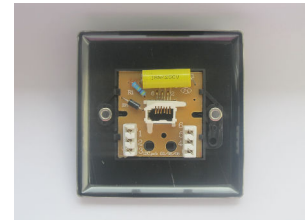

Data Sheet

Product Code: XPTMB

Product Description: 1-Gang Telephone Master Socket

Range: Classic

Finish: Graphite 21

Product Category: TV and Telephone Sockets

Insert/Knob Colour: Black Insert

Barcode: 5021575810936

Dimensions: 91x91x21mm

Faceplate Depth: 8mm

Net Weight: 96g

Gross Weight: 98g

Fixing Centres: 60.3mm

Depth from Mounting Face: 12.9mm

Recommended Back Box Depth: 16mm

Operating Voltage: N/A

Date of Issue: 20th April 2023 © Doyle & Tratt Products Ltd, Carylls Lea, Faygate, West Sussex, RH12 4SJ, United Kingdom. All rights reserved.

Product Features

- ☑ Primary telephone socket for use where BT line enters the property
- ☑ Bevelled edge faceplate