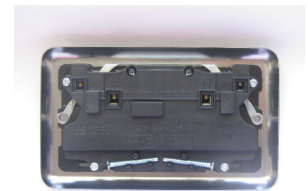

Data Sheet

Product Code: XS5DW

Product Description: 2-Gang 13A Double Pole Switched Socket with Metal Rockers

Range: Classic

Finish: Matt Chrome

Product Category: 13A Socket

Insert/Knob Colour: Steel/White Inserts

Barcode: 5021575830460

Dimensions: 88x148x31mm

Faceplate Depth: 7mm

Net Weight: 219g

Gross Weight: 222g

Fixing Centres: 120.6mm

Depth from Mounting Face: 16.5mm

Recommended Back Box Depth: 25mm

Operating Voltage: 230v 50Hz

Maximum Load Rating: 13A

Maximum Current Rating: 13A

Terminal (Live) Diameter: 4.8mm; **Capacity:** 4 x 2.5mm²

Terminal (Neutral) Diameter: 4.8mm; **Capacity:** 4 x 2.5mm²

Terminal (Earth) Diameter: 4.8mm; **Capacity:** 4 x 2.5mm²

- ✔ Double pole switching for safer operation
- ✔ Curved edge faceplate

10 YEAR GUARANTEE

BRITISH MADE

All information is subject to change without notice. Errors and omissions excepted. Images are for illustrative purposes only. Individual features and colours may vary. Refer to date of issue to identify latest version.