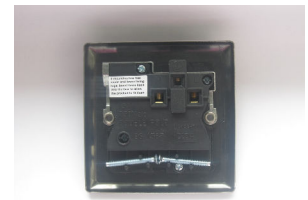

Data Sheet

Product Code: XT4B

Product Description: 1-Gang 13A Double Pole Switched Socket

Range: Classic

Finish: Brushed Steel

Product Category: 13A Socket

Insert/Knob Colour: Black Inserts

Barcode: 5021575032246

Maximum Load Rating: 13A

Maximum Current Rating: 13A

Terminal (Live) Diameter: 4.8mm; **Capacity:** 4 x 2.5mm²

Terminal (Neutral) Diameter: 4.8mm; **Capacity:** 4 x 2.5mm²

Terminal (Earth) Diameter: 4.8mm; **Capacity:** 4 x 2.5mm²

Intended Applications: Indoor Use Only. Domestic power supply.

Safety Advice: Product Must Be Earthed.

Applicable Safety Standard: BS 1363-2

Commodity Code: 85366990

Declaration of Conformity

Product Features

- ✔ Double pole switching for safer operation
- ✔ Bevelled edge faceplate

10 YEAR GUARANTEE

BRITISH MADE

All information is subject to change without notice. Errors and omissions excepted. Images are for illustrative purposes only. Individual features and colours may vary. Refer to date of issue to identify latest version.