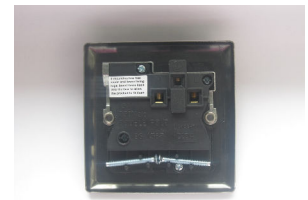

Data Sheet

Product Code: XT4DB

Product Description: 1-Gang 13A Double Pole Switched Socket with Metal Rockers

Range: Classic

Finish: Brushed Steel

Product Category: 13A Socket

Insert/Knob Colour: Steel/Black Inserts

Operating Voltage: 230v 50Hz

Maximum Load Rating: 13A

Maximum Current Rating: 13A

Terminal (Live) Diameter: 4.8mm; **Capacity:** 4 x 2.5mm²

Terminal (Neutral) Diameter: 4.8mm; **Capacity:** 4 x 2.5mm²

Terminal (Earth) Diameter: 4.8mm; **Capacity:** 4 x 2.5mm²

Intended Applications: Indoor Use Only. Domestic power supply.

Safety Advice: Product Must Be Earthed.

Applicable Safety Standard: BS 1363-2

Commodity Code: 85366990

Declaration of Conformity

Product Features

- ✔ Double pole switching for safer operation
- ✔ Bevelled edge faceplate

10 YEAR GUARANTEE

BRITISH MADE

All information is subject to change without notice. Errors and omissions excepted. Images are for illustrative purposes only. Individual features and colours may vary. Refer to date of issue to identify latest version.