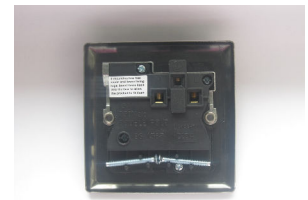

Data Sheet

Product Code: XT4W

Product Description: 1-Gang 13A Double Pole Switched Socket

Range: Classic

Finish: Brushed Steel

Product Category: 13A Socket

Insert/Knob Colour: White Inserts

Barcode: 5021575032277

Maximum Load Rating: 13A

Maximum Current Rating: 13A

Terminal (Live) Diameter: 4.8mm; **Capacity:** 4 x 2.5mm²

Terminal (Neutral) Diameter: 4.8mm; **Capacity:** 4 x 2.5mm²

Terminal (Earth) Diameter: 4.8mm; **Capacity:** 4 x 2.5mm²

Intended Applications: Indoor Use Only. Domestic power supply.

Safety Advice: Product Must Be Earthed.

Applicable Safety Standard: BS 1363-2

Commodity Code: 85366990

Declaration of Conformity

Product Features

- ✔ Double pole switching for safer operation
- ✔ Bevelled edge faceplate

10 YEAR GUARANTEE

BRITISH MADE

All information is subject to change without notice. Errors and omissions excepted. Images are for illustrative purposes only. Individual features and colours may vary. Refer to date of issue to identify latest version.