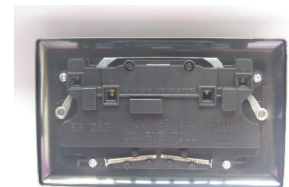

Data Sheet

Product Code: XT5B

Product Description: 2-Gang 13A Double Pole Switched Socket

Range: Classic

Finish: Brushed Steel

Product Category: 13A Socket

Insert/Knob Colour: Black Inserts

Barcode: 5021575032284

Maximum Load Rating: 13A

Maximum Current Rating: 13A

Terminal (Live) Diameter: 4.8mm; **Capacity:** 4 x 2.5mm²

Terminal (Neutral) Diameter: 4.8mm; **Capacity:** 4 x 2.5mm²

Terminal (Earth) Diameter: 4.8mm; **Capacity:** 4 x 2.5mm²

- ✔ Double pole switching for safer operation
- ✔ Bevelled edge faceplate

10 YEAR GUARANTEE

BRITISH MADE

All information is subject to change without notice. Errors and omissions excepted. Images are for illustrative purposes only. Individual features and colours may vary. Refer to date of issue to identify latest version.