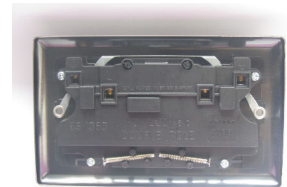

Data Sheet

Product Code: XT5DB

Product Description: 2-Gang 13A Double Pole Switched Socket with Metal Rockers

Range: Classic

Finish: Brushed Steel

Product Category: 13A Socket

Insert/Knob Colour: Steel/Black Inserts

Barcode: 5021575032291

Dimensions: 91x150x31mm

Faceplate Depth: 8mm

Net Weight: 219g

Gross Weight: 222g

Fixing Centres: 120.6mm

Depth from Mounting Face: 16.9mm

Recommended Back Box Depth: 25mm

Intended Applications: Indoor Use Only. Domestic power supply.

Safety Advice: Product Must Be Earthed.

Applicable Safety Standard: BS 1363-2

Commodity Code: 85366990

Declaration of Conformity

Product Features

- ✔ Double pole switching for safer operation
- ✔ Bevelled edge faceplate

10 YEAR GUARANTEE

BRITISH MADE

All information is subject to change without notice. Errors and omissions excepted. Images are for illustrative purposes only. Individual features and colours may vary. Refer to date of issue to identify latest version.