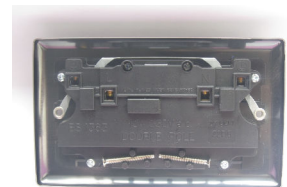

Data Sheet

Product Code: XT5DW

Product Description: 2-Gang 13A Double Pole Switched Socket with Metal Rockers

Range: Classic

Finish: Brushed Steel

Product Category: 13A Socket

Insert/Knob Colour: Steel/White Inserts

Barcode: 5021575032307

Dimensions: 91x150x31mm

Faceplate Depth: 8mm

Net Weight: 219g

Gross Weight: 222g

Fixing Centres: 120.6mm

Depth from Mounting Face: 16.9mm

Recommended Back Box Depth: 25mm

Intended Applications: Indoor Use Only. Domestic power supply.

Safety Advice: Product Must Be Earthed.

Applicable Safety Standard: BS 1363-2

Commodity Code: 85366990

Declaration of Conformity

Product Features

- ✔ Double pole switching for safer operation
- ✔ Bevelled edge faceplate

10 YEAR GUARANTEE

BRITISH MADE

All information is subject to change without notice. Errors and omissions excepted. Images are for illustrative purposes only. Individual features and colours may vary. Refer to date of issue to identify latest version.