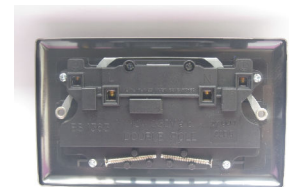

Data Sheet

Product Code: XT5W

Product Description: 2-Gang 13A Double Pole Switched Socket

Range: Classic

Finish: Brushed Steel

Product Category: 13A Socket

Insert/Knob Colour: White Inserts

Barcode: 5021575032376

Maximum Load Rating: 13A

Maximum Current Rating: 13A

Terminal (Live) Diameter: 4.8mm; **Capacity:** 4 x 2.5mm²

Terminal (Neutral) Diameter: 4.8mm; **Capacity:** 4 x 2.5mm²

Terminal (Earth) Diameter: 4.8mm; **Capacity:** 4 x 2.5mm²

- ✔ Double pole switching for safer operation
- ✔ Bevelled edge faceplate

10 YEAR GUARANTEE

BRITISH MADE

All information is subject to change without notice. Errors and omissions excepted. Images are for illustrative purposes only. Individual features and colours may vary. Refer to date of issue to identify latest version.