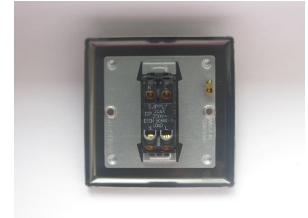

Data Sheet

Product Code: XY20NV.SL

Product Description: 1-Gang 20A Double Pole Rocker Switch + Neon Indicator Light

Range: Vogue

Finish: Slate

Product Category: 20A Rocker Switches

Insert/Knob Colour: Brass

Barcode: 5021575019230

Dimensions: 91x91x30mm

Faceplate Depth: 8mm

Net Weight: 126g

Gross Weight: 128g

Fixing Centres: 60.3mm

Depth from Mounting Face: 16.7mm

Recommended Back Box Depth: 16mm

Operating Voltage: 230v 50Hz

Maximum Load Rating: 20A

Maximum Current Rating: 20A

Terminal (Live) Diameter: 4.5mm; **Capacity:** 4 x 2.5mm²

Terminal (Neutral) Diameter: 4.5mm; **Capacity:** 4 x 2.5mm²

Terminal (Earth) Diameter: 3.3mm; **Capacity:** 4 x 2.5mm²

- ☑ Double pole switching
- ☑ Neon indicator light
- ☑ Bevelled edge faceplate
- ☑ Neon indicator can also be used as a 'Nightlight' to help you find your switch in a darkened room. [Click here for a wiring diagram.](#)