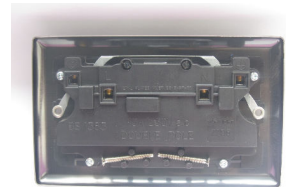

Data Sheet

Product Code: XY5B.BZ

Product Description: 2-Gang 13A Double Pole Switched Socket

Range: Urban

Finish: Brushed Bronze

Product Category: 13A Sockets

Insert/Knob Colour: Black Insert

Barcode: 5021575952223

Dimensions: 91x150x31mm

Faceplate Depth: 8mm

Net Weight: 219g

Gross Weight: 222g

Fixing Centres: 120.6mm

Depth from Mounting Face: 16.9mm

Recommended Back Box Depth: 25mm

Operating Voltage: 230v 50Hz

Maximum Load Rating: 13A

Maximum Current Rating: 13A

Terminal (Live) Diameter: 4.8mm; **Capacity:** 4 x 2.5mm²

Terminal (Neutral) Diameter: 4.8mm; **Capacity:** 4 x 2.5mm²

Terminal (Earth) Diameter: 4.8mm; **Capacity:** 4 x 2.5mm²

Product Features

- ⊕ Double pole switching for safer operation
- ⊕ Bevelled edge faceplate
- ⊕ Varilight Urban: Inspirational finishes for stylish spaces

Intended Applications: Indoor Use Only. Domestic power supply.