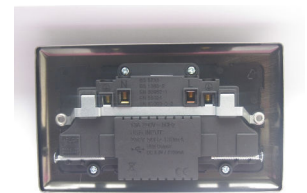

Insert/Knob Colour: Polished Brass

Barcode: 5021575122121

Dimensions: 91x150x31mm

Faceplate Depth: 8mm

Net Weight: 199g

Gross Weight: 202g

Fixing Centres: 120.6mm

Depth from Mounting Face: 17.6mm

Terminal (Earth) Diameter: 4.8mm; **Capacity:** 4 x 2.5mm²

Intended Applications: Indoor Use Only. Domestic power supply.

Safety Advice: Please note recommended back box depth relies on efficient cable routing.. Product Must Be Earthed.

Applicable Safety Standard: BS 1363-2

Commodity Code: 85366990

Product Features

- ☑ Ideal for charging iPad, iPhone, tablets, mobiles and cameras
- ☑ Features VARILIGHT Smart Port technology making it suitable for all types of devices.
- ☑ The USB port detects the device to be charged and optimises its output accordingly to achieve the fastest possible charging speed.
- ☑ Varilight Vogue Collection