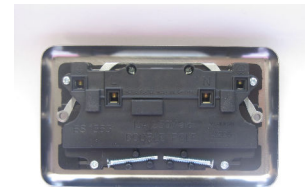

Data Sheet

Product Code: XY5W.RB

This product Is Made to Order

Product Description: 2-Gang 13A Double Pole Switched Socket

Range: Lily

Finish: Reflex Blue

Product Category: 13A Socket

Insert/Knob Colour: White Inserts

Barcode: 5021575355420

Dimensions: 88x148x31mm

Faceplate Depth: 7mm

Net Weight: 219g

Gross Weight: 222g

Fixing Centres: 120.6mm

Depth from Mounting Face: 16.5mm

Recommended Back Box Depth: 25mm

Operating Voltage: 230v 50Hz

Maximum Load Rating: 13A

Maximum Current Rating: 13A

Terminal (Live) Diameter: 4.8mm; **Capacity:** 4 x 2.5mm²

Terminal (Neutral) Diameter: 4.8mm; **Capacity:** 4 x 2.5mm²

Terminal (Earth) Diameter: 4.8mm; **Capacity:** 4 x 2.5mm²

Intended Applications: Indoor Use Only. Domestic power supply.

Safety Advice: Product Must Be Earthed.

Applicable Safety Standard: BS 1363-2

Commodity Code: 85366990

Product Features

- ✔ Double pole switching for safer operation
- ✔ Curved edge faceplate