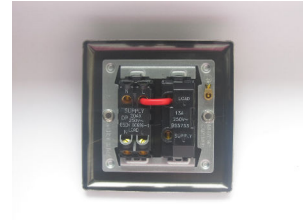

Data Sheet

Product Code: XY6NB.MB

Product Description: 13A Switched Fused Spur + Neon

Range: Urban

Finish: Matt Black

Product Category: Fused Spur Connection Units

Insert/Knob Colour: Black Insert

Barcode: 5021575031317

Maximum Load Rating: Refer to Fuse Value

Maximum Current Rating: 13A

Terminal (Live) Diameter: 4.5mm; **Capacity:** 4 x 2.5mm²

Terminal (Neutral) Diameter: 4.5mm; **Capacity:** 4 x 2.5mm²

Terminal (Earth) Diameter: 3.3mm; **Capacity:** 3 x 1.5mm²

Intended Applications: Indoor Use Only. Domestic power supply.

Safety Advice: Product Must Be Earthed.

Applicable Safety Standard: BS 1363-4

Commodity Code: 85389091

Declaration of Conformity

Product Features

- ✔ Double pole switching
- ✔ Neon indicator light
- ✔ Holds standard 25.4x6.4mm fuse
- ✔ Replaceable 13A fuse included
- ✔ Varilight Urban: Inspirational finishes for stylish spaces

10 YEAR GUARANTEE

BRITISH MADE