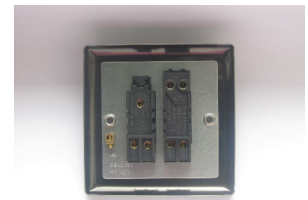

Data Sheet

Product Code: XY71B.MB

Product Description: 2-Gang (10A Intermediate Switch + 10A 1- or 2-Way Rocker Switch)

Range: Urban

Finish: Matt Black

Product Category: Intermediate Rocker Switch

Insert/Knob Colour: Black Rockers

Barcode: 5021575031348

Dimensions: 91x91x25mm

Faceplate Depth: 8mm

Net Weight: 146g

Gross Weight: 148g

Fixing Centres: 60.3mm

Depth from Mounting Face: 11.4mm

Recommended Back Box Depth: 16mm

Operating Voltage: 230v 50Hz

Maximum Load Rating: 10A

Maximum Current Rating: 10A

Terminal (Live) Diameter: 3.3mm; **Capacity:** 3 x 1.5mm²

Terminal (Earth) Diameter: 3.3mm; **Capacity:** 3 x 1.5mm²

Intended Applications: Indoor Use Only. Domestic lighting circuits.

Safety Advice: Product Must Be Earthed.

Applicable Safety Standard: BS EN 60669-1

Commodity Code: 85365007

Declaration of Conformity

Product Features

- ☑ 1 x 1- or 2-way switch with 1 x intermediate (3-way) switch alongside
- ☑ Suitable for controlling both mains and low voltage lighting
- ☑ Intermediate switch enables 3-way switching
- ☑ Bevelled edge faceplate
- ☑ Varilight Urban: Inspirational finishes for stylish spaces