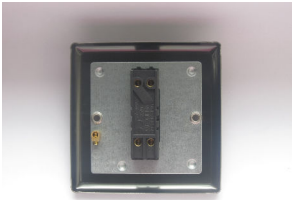

Data Sheet

Product Code: XY7B.BZ

Product Description: 1-Gang 10A Intermediate Rocker Switch

Range: Urban

Finish: Brushed Bronze

Product Category: Intermediate Rocker Switch

Insert/Knob Colour: Black Rocker

Barcode: 5021575952308

Dimensions: 91x91x25mm

Faceplate Depth: 8mm

Net Weight: 116g

Gross Weight: 118g

Fixing Centres: 60.3mm

Depth from Mounting Face: 11.2mm

Recommended Back Box Depth: 16mm

Operating Voltage: 230v 50Hz

Maximum Load Rating: 10A

Maximum Current Rating: 10A

Terminal (Live) Diameter: 3.3mm; **Capacity:** 3 x 1.5mm²

Terminal (Earth) Diameter: 3.3mm; **Capacity:** 3 x 1.5mm²

Product Features

- ☑ Intermediate switch enables 3-way switching
- ☑ Suitable for controlling both mains and low voltage lighting
- ☑ Bevelled edge faceplate
- ☑ Varilight Urban: Inspirational finishes for stylish spaces

Intended Applications: Indoor Use Only. Domestic lighting circuits.

Safety Advice: Product Must Be Earthed.

Applicable Safety Standard: BS EN 60669-1

Commodity Code: 85365007

Declaration of Conformity

All information is subject to change without notice. Errors and omissions excepted. Images are for illustrative purposes only. Individual features and colours may vary. Refer to date of issue to identify latest version.