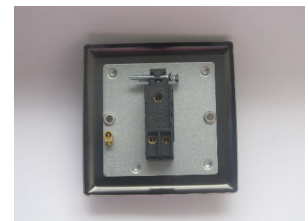

Data Sheet

Product Code: XYT1.MB

Product Description: 1-Gang 10A 1- or 2-Way Toggle Switch

Range: Urban

Finish: Matt Black

Product Category: 2-Way Toggle Switch

Insert/Knob Colour: Iridium Toggle

Barcode: 5021575031485

Dimensions: 91x91x36mm

Faceplate Depth: 8mm

Net Weight: 116g

Gross Weight: 118g

Fixing Centres: 60.3mm

Depth from Mounting Face: 11.9mm

Recommended Back Box Depth: 16mm

Operating Voltage: 230v 50Hz

Maximum Load Rating: 10A

Maximum Current Rating: 10A

Terminal (Live) Diameter: 3.3mm; **Capacity:** 3 x 1.5mm²

Terminal (Earth) Diameter: 3.3mm; **Capacity:** 3 x 1.5mm²

Product Features

- ☑ 1- or 2-way switching
- ☑ Suitable for controlling both mains and low voltage lighting
- ☑ Bevelled edge faceplate
- ☑ Varilight Urban: Inspirational finishes for stylish spaces

Intended Applications: Indoor Use Only. Domestic lighting circuits.

Safety Advice: Product Must Be Earthed.

Applicable Safety Standard: BS EN 60669-1

Commodity Code: 85365007

Declaration of Conformity

All information is subject to change without notice. Errors and omissions excepted. Images are for illustrative purposes only. Individual features and colours may vary. Refer to date of issue to identify latest version.