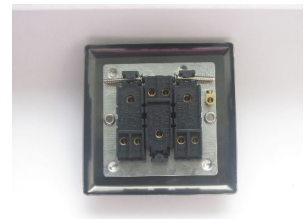

Data Sheet

Product Code: XYT3.BZ

Product Description: 3-Gang 10A 1- or 2-Way Toggle Switch

Range: Urban

Finish: Brushed Bronze

Product Category: 2-Way Toggle Switch

Insert/Knob Colour: Iridium Toggles

Barcode: 5021575952445

Maximum Load Rating: 10A

Maximum Current Rating: 10A

Terminal (Live) Diameter: 3.3mm; **Capacity:** 3 x 1.5mm²

Terminal (Earth) Diameter: 3.3mm; **Capacity:** 3 x 1.5mm²

Intended Applications: Indoor Use Only. Domestic lighting circuits.

Safety Advice: Product Must Be Earthed.

Applicable Safety Standard: BS EN 60669-1

Commodity Code: 85365007

Declaration of Conformity

All information is subject to change without notice. Errors and omissions excepted. Images are for illustrative purposes only. Individual features and colours may vary. Refer to date of issue to identify latest version.

Product Features

- ✔ 1- or 2-way switching
- ✔ Suitable for controlling both mains and low voltage lighting
- ✔ Bevelled edge faceplate
- ✔ Varilight Urban: Inspirational finishes for stylish spaces

10 YEAR GUARANTEE