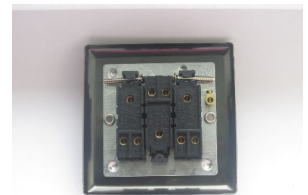

# Data Sheet

Product Code: XYT3.MB

**Product Description:** 3-Gang 10A 1- or 2-Way Toggle Switch

**Range:** Urban

**Finish:** Matt Black

**Product Category:** 2-Way Toggle Switch

**Insert/Knob Colour:** Iridium Toggles

**Intended Applications:** Indoor Use Only. Domestic lighting circuits.

**Safety Advice:** Product Must Be Earthed.

**Applicable Safety Standard:** BS EN 60669-1

**Commodity Code:** 85365007

Declaration of Conformity

## Product Features

- ☑ 1- or 2-way switching
- ☑ Suitable for controlling both mains and low voltage lighting
- ☑ Bevelled edge faceplate
- ☑ Varilight Urban: Inspirational finishes for stylish spaces