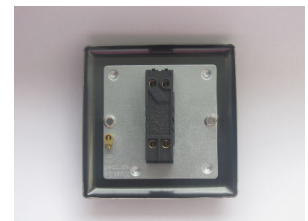

# Data Sheet

Product Code: XYT7.BZ

**Product Description:** 1-Gang 10A Intermediate Toggle Switch

**Range:** Urban

**Finish:** Brushed Bronze

**Product Category:** Intermediate Toggle Switch

**Insert/Knob Colour:** Iridium Toggle

**Barcode:** 5021575952452

**Dimensions:** 91x91x36mm

**Faceplate Depth:** 8mm

**Net Weight:** 116g

**Gross Weight:** 118g

**Fixing Centres:** 60.3mm

**Depth from Mounting Face:** 11.9mm

**Recommended Back Box Depth:** 16mm

**Intended Applications:** Indoor Use Only. Domestic lighting circuits.

**Safety Advice:** Product Must Be Earthed.

**Applicable Safety Standard:** BS EN 60669-1

**Commodity Code:** 85365007

Declaration of Conformity

## Product Features

- ☑ Intermediate switch enables 3-way switching
- ☑ Suitable for controlling both mains and low voltage lighting
- ☑ Bevelled edge faceplate
- ☑ Varilight Urban: Inspirational finishes for stylish spaces