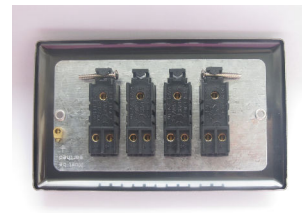

# Data Sheet

Product Code: XYT9.BZ

**Product Description:** 4-Gang 10A 1- or 2-Way Toggle Switch (Twin Plate)

**Range:** Urban

**Finish:** Brushed Bronze

**Product Category:** 2-Way Toggle Switch

**Insert/Knob Colour:** Iridium Toggles

**Barcode:** 5021575952469

**Dimensions:** 91x150x36mm

**Faceplate Depth:** 8mm

**Net Weight:** 259g

**Gross Weight:** 262g

**Fixing Centres:** 120.6mm

**Depth from Mounting Face:** 11.9mm

**Recommended Back Box Depth:** 16mm

**Intended Applications:** Indoor Use Only. Domestic lighting circuits.

**Safety Advice:** Product Must Be Earthed.

**Applicable Safety Standard:** BS EN 60669-1

**Commodity Code:** 85365007

Declaration of Conformity

## Product Features

- ✔ 1- or 2-way switching
- ✔ Suitable for controlling both mains and low voltage lighting
- ✔ Bevelled edge faceplate
- ✔ Varilight Urban: Inspirational finishes for stylish spaces