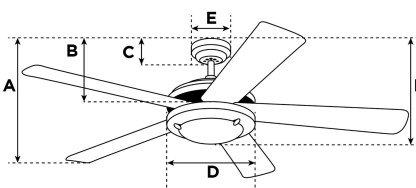

Item Number 7207040

Bendan LED Ceiling Fan

132 cm White Finish White Blades Includes LED Light Kit with Opal Frosted Glass

Specifications

Size	132 cm
Blades.....	Plywood Blades (White)
Blade Pitch.....	12°
Approved Location.....	Indoor
Suggested Room Size.....	For rooms up to 36 m ²
Down Rod.....	10 cm
Installation.....	Down Rod Only
Max. Ceiling Angle.....	N/A
Lead Wire.....	15 cm
Light Bulb Usage.....	Includes 17 Watt Integrated LED
Control	Remote Control Included
Motor Finish.....	White
Motor Material	Silicon Steel Motor 153mm x 15mm
Reverse Airflow.....	Yes
Noise Level.....	50 db(A)
Capacitor	Dual
Weight net/gross.....	7,9 / 8,8 kg
Box Dimensions.....	59,5 x 32,5 x 22,3 cm
EAN Code.....	4895105604842

Warranty

Ceiling fans backed by our extended Warranty have a 10 year motor warranty and a 2-year warranty on all other parts.

A. Top of Canopy to Bottom of Blades	29 cm
B. Top of Canopy to Bottom of Switch House	N/A
C. Top of Canopy to Bottom of Canopy	6,2 cm
D. Width of Motor Housing.....	26 cm
E. Width of Canopy.....	13 cm
F. Top of Canopy to Bottom of Glass	36 cm