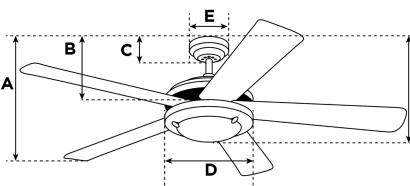

### Specifications

Size .....	132 cm
Blades.....	Reversible Plywood Blades (Black/Cherry)
Blade Pitch.....	12°
Approved Location.....	Indoor
Suggested Room Size.....	For rooms up to 20 m <sup>2</sup>
Down Rod.....	10 cm
Installation.....	Down Rod Only
Max. Ceiling Angle.....	N/A
Lead Wire.....	15 cm
Light Bulb Usage.....	Use (2) E14 Base Lamps, 40 Watt Maximum (not included)
Control .....	Remote Control Included
Motor Finish.....	Matte Black with Gold Accents
Motor Material .....	Silicon Steel Motor 145mm x 12mm
Reverse Airflow.....	Yes
Noise Level.....	41 db(A)
Capacitor .....	Single
Weight net/gross.....	5,8 / 6,8 kg
Box Dimensions.....	24 x 24,6 x 63,1 cm
EAN Code.....	4895105613332

### Warranty

Ceiling fans backed by our extended Warranty have a 10 year motor warranty and a 2-year warranty on all other parts.

A. Top of Canopy to Bottom of Blades .....	29 cm
B. Top of Canopy to Bottom of Switch House .....	36,6 cm
C. Top of Canopy to Bottom of Canopy .....	5,4 cm
D. Width of Motor Housing.....	19,5 cm
E. Width of Canopy.....	15 cm
F. Top of Canopy to Bottom of Glass .....	36,6 cm