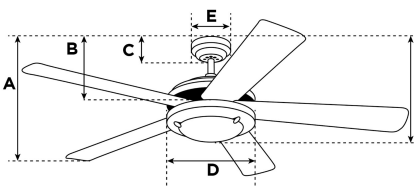

Item Number 7304240

Talia Ceiling Fan

105 cm White Finish Reversible (White/White Washed Pine) Blades Opal Frosted Glass

Specifications

Size	105 cm
Blades.....	Reversible MDF Blades (White/White Washed Pine)
Blade Pitch.....	12°
Approved Location.....	Indoor
Suggested Room Size.....	For rooms up to 10 m ²
Down Rod.....	10 cm
Installation.....	Down Rod Only
Max. Ceiling Angle.....	18°
Lead Wire.....	20 cm
Light Bulb Usage.....	Use (1) E27 Base Lamp, 60 Watt Maximum (not included)
Control	Remote/Wall Control Adaptable
Motor Finish.....	White
Motor Material	165 DC Motor
Reverse Airflow.....	Yes
Noise Level.....	48 db(A)
Capacitor	Triple
Weight net/gross.....	4,9 / 6 kg
Box Dimensions.....	26 x 23,5 x 51,5 cm
EAN Code.....	4895105613363

Reversible White Washed Pine
Finish Blades

Energy Information

Voltage (Hz).....	230V / 50Hz
Airflow Efficiency.....	2.3 m ³ /Min/W
Electricity Use (excludes lights)	39 Watt
Airflow.....	93 m ³ /Min
Max rpm	235
Electricity consumption/year..	13.1 kWh

Warranty

Ceiling fans backed by our extended Warranty have a 10 year motor warranty and a 2-year warranty on all other parts.

A. Top of Canopy to Bottom of Blades	24 cm
B. Top of Canopy to Bottom of Switch House	31 cm
C. Top of Canopy to Bottom of Canopy	6,5 cm
D. Width of Motor Housing.....	17,5 cm
E. Width of Canopy.....	13 cm
F. Top of Canopy to Bottom of Glass	36,5 cm