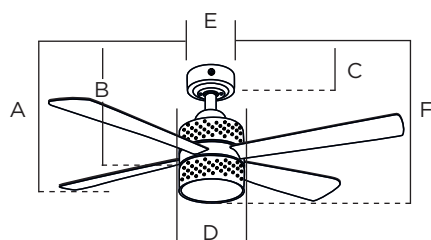

SPEC SHEET

Westinghouse Vegas Ceiling Fan

Item Number **7218540** ø 105 cm/42"

Design: white, white washed pine blades, single light with opal frosted glass, pull chain, remote/wall control adaptable

Specifications

Operation: summer-winter use
 Room size: for rooms up to 15 sqm
 Installation: installed without a down rod
 Guarantee: 10 year extended manufacturer's warranty on the motor
 Weight net/gross: 4,5 / 5,2 kg
 Box dimension: 430 x 209 x 227 mm
 EAN Code: 4895105605719
 Voltage: 230V/50Hz

Energy Specifications

Electricity consumption/year: 12,77 kWh
 RPM: 210/162/110
 Wattage: 47.4/39.6/37
 Noise level: 47,9dB(A)
 Motor size: AC Motor 153 x 9 mm
 Lamp socket: 1 x E 27, max. 60 W (not included)
 Maximum fan flow rate: 108,59 m³
 Blade pitch: 11°
 Max. ceiling pitch: 13°

white/
white washed pine
blades

A. Top of Canopy to Bottom of Blade	26 cm
B. Top of Canopy to Bottom of Switch House	36 cm
C. Top of Canopy to Bottom of Canopy	6 cm
D. Width of Motor Housing	17 cm
E. Width of Canopy	13 cm
F. Top of Canopy to Bottom of Glass	42 cm