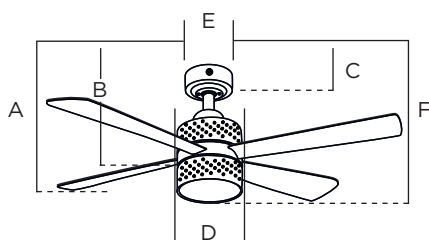

SPEC SHEET

Westinghouse Princess Ceiling Fan

Item Number **7819940** Ø 105 cm/42"

Design: Polished brass, oak cane/mahogany blades,
3 lamps with frosted glass, pull chain, remote/wall
control adaptable

Specifications

Operation: summer-winter use
Room size: for rooms up to 15 sqm
Installation: install with or without a down rod
Guarantee: 10 year extended manufacturer's
warranty on the motor
Weight net/gross: 4,8 / 5,4 kg
Box dimension: 436 x 220 x 234 mm
EAN Code: 4895105600394
Voltage: 230V/50Hz

Oak cane/
Mahogany

Energy Specifications

Electricity consumption/year: 13,57 kWh
RPM: 210/145/85
Wattage: 45/32/23
Noise level: 47,70dB(A)
Motor size: AC Motor 153 x 10 mm
Lamp socket: 3 x E 14, each max. 60 W
(not included)
Maximum fan flow rate: 93,85 m³/min
Blade pitch: 11°
Max. ceiling pitch: 13°

A. Top of Canopy to Bottom of Blade	23 cm
B. Top of Canopy to Bottom of Switch House	32 cm
C. Top of Canopy to Bottom of Canopy	6 cm
D. Width of Motor Housing	17 cm
E. Width of Canopy	13 cm
F. Top of Canopy to Bottom of Glass	46 cm