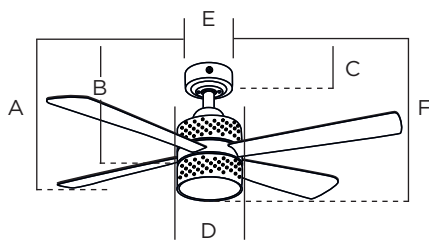

SPEC SHEET

Westinghouse Wengue Ceiling Fan

Item Number **7876340** Ø 76 cm/30"

Design: Chrome, wengue/beech blades, single light with opal frosted glass, pull chain, remote/wall control adaptable

Specifications

Operation: summer-winter use
 Room size: for rooms up to 12 sqm
 Installation: install with or without a down rod
 Guarantee: 10 year extended manufacturer's warranty on the motor
 Weight net/gross: 5,45 / 6,4 kg
 Box dimension: 375 x 278 x 287 mm
 EAN Code: 4895105608048
 Voltage: 230V/50Hz

Energy Specifications

Electricity consumption/year: 12,51 kWh
 RPM: 280/230/185
 Wattage: 40/34/32
 Noise level: 47,90dB(A)
 Motor size: AC Motor 153 x 15 mm
 Lamp socket: 1 x R7s, max. 80 W (included)
 Maximum fan flow rate: 78,95 m³/min
 Blade pitch: 18 °
 Max. ceiling pitch: 13°

wengue/
beech

A. Top of Canopy to Bottom of Blade	23 cm
B. Top of Canopy to Bottom of Switch House	26 cm
C. Top of Canopy to Bottom of Canopy	6 cm
D. Width of Motor Housing	17 cm
E. Width of Canopy	13 cm
F. Top of Canopy to Bottom of Glass	31 cm