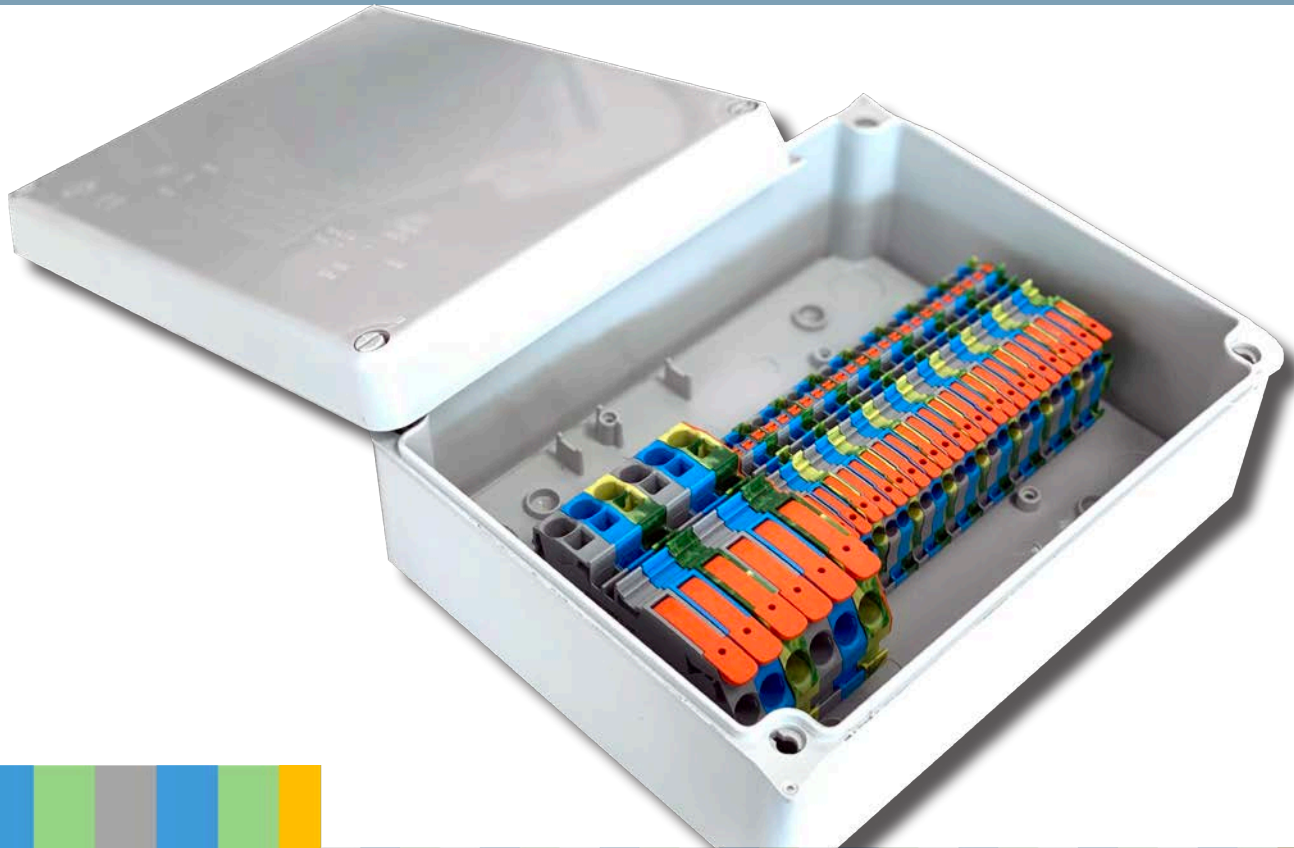

WISKA UK Ltd

Consumer Unit Relocator

Consumer Unit Relocator (CUR)

The Consumer Unit Relocator (CUR) is our latest solution offering the perfect solution when relocating a consumer unit in a domestic dwelling. Complete with WAGO TOPJOB DIN-Rail terminals with lever and push-in.

WISKA UK Ltd

Consumer Unit Relocation

886CUR

Consumer Unit Relocation, CUR

IP65, IK07, ABS thermoplastic enclosure, quarter turn screws, white colour.

Terminals:

2102-1201-Grey 2 Conductor DIN-rail terminal with Lever and Push-in up to 4mm

2102-1204-Blue 2 Conductor DIN-rail terminal with Lever and Push-in up to 4mm

2102-1207-Green/Yellow 2 Conductor DIN-rail terminal with Lever and Push-in up to 4mm

2102-1292-Orange Endplate for 2102

2110-1201-Grey 2 Conductor DIN-rail terminal with Lever and Push-in up to 16mm

2110-1204-Blue 2 Conductor DIN-rail terminal with Lever and Push-in up to 16mm

2110-1207-Green/Yellow 2 Conductor DIN-rail terminal with Lever and Push-in up to 16mm

2110-1292-Orange Endplate for 2110