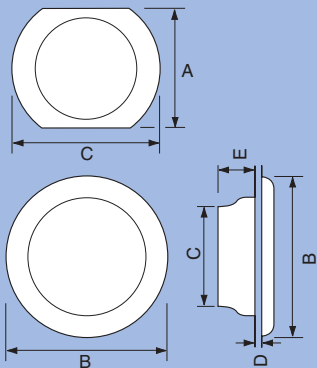

CX10

A	332	B	352
C	203	D	45
E	90		
Ducting Dia.	200	Weight (kg)	1.8
Aperture Size	292-300		

All dimensions in mm.