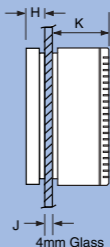

GX9, GXC9, GX12

	GX9/GXC9	GX12	
A	312	408	
B	294	380	
C	165	216	
D	147	192	
E	147	190	
F	147	190	
G	257Ø	324Ø	
H	32	34	
J	Wall/Panel Thickness 4mm		
K	117	161	
	GX9	GXC9	GX12
Weight (Kg)	4.0	3.9	7.9

All dimensions in mm