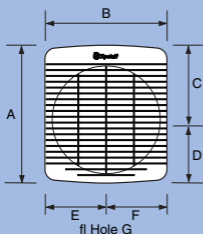

GX9, GXC9, GX12

	GX9/GXC9	GX12	
A	312	408	
B	294	380	
C	165	216	
D	147	192	
E	147	190	
F	147	190	
G	257Ø	324Ø	
H	32	34	
J	Wall/Panel Thickness 4mm		
K	117	161	
	GX9	GXC9	GX12
Weight (Kg)	4.0	3.9	7.9

All dimensions in mm